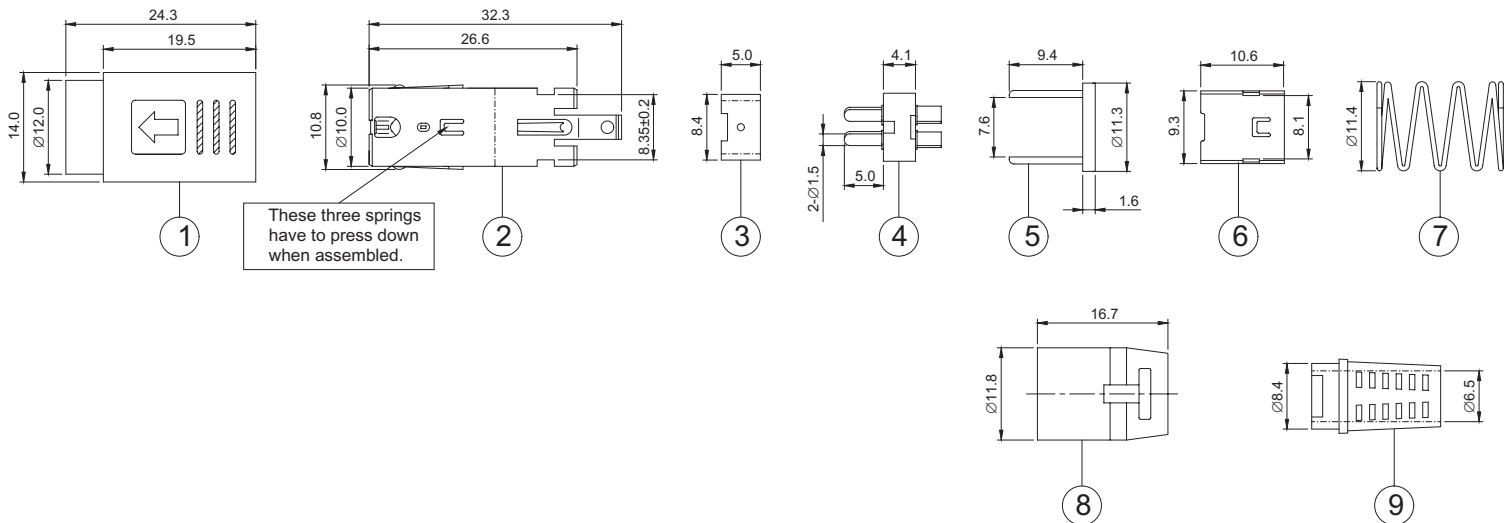

MECHANICAL DRAWING

units: mm
tolerance: ±0.3 mm
unless otherwise noted

ITEM	DESCRIPTION	MATERIAL	PLATING/COLOR
1	outer hood	ABS (UL94V-0)	black
2	sleeve	brass	nickel
3	clamp	brass	nickel
4	terminals body	brass PBT (UL94V-0)	silver
5	ring	POM (UL94V-0)	
6	metal shell	brass	nickel
7	coil spring	steel	nickel
8	inner hood	ABS (UL94V-0)	black
9	strain relief	PVC (UL94V-0)	black

ASSEMBLY INSTRUCTION