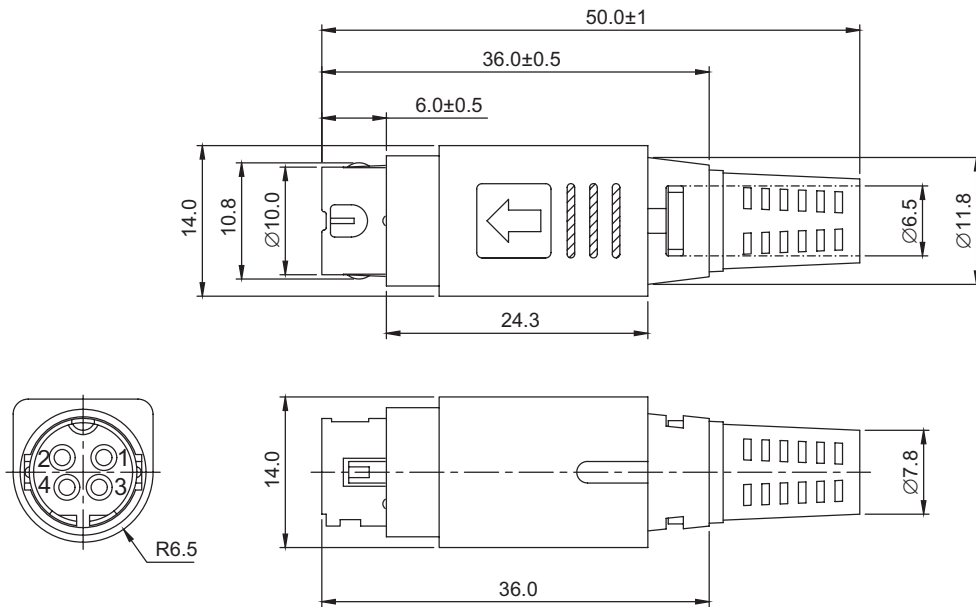

**MODEL:** PDP-40 | **DESCRIPTION:** POWER DIN PLUG

**FEATURES**

- 4 pin power DIN plug
- modular connector
- cable mount

**SPECIFICATIONS**

parameter	conditions/description	min	typ	max	units
rated input voltage			20		Vdc
rated input current	pins 1~4			7.5	A
insulation resistance	at 250 Vdc	50			MΩ
voltage withstand	for 1 minute			250	Vac
insertion force				4.5	kg
withdrawal force				3.5	kg
operating temperature		-20		85	°C
flammability rating	UL94V-0				
RoHS	yes				

## MECHANICAL DRAWING

units: mm  
tolerance: ±0.3 mm  
unless otherwise noted

ITEM	DESCRIPTION	MATERIAL	PLATING/COLOR
1	outer hood	ABS (UL94V-0)	black
2	sleeve	brass	nickel
3	clamp	brass	nickel
4	terminals body	brass PBT (UL94V-0)	silver
5	ring	POM (UL94V-0)	
6	metal shell	brass	nickel
7	coil spring	steel	nickel
8	inner hood	ABS (UL94V-0)	black
9	strain relief	PVC (UL94V-0)	black