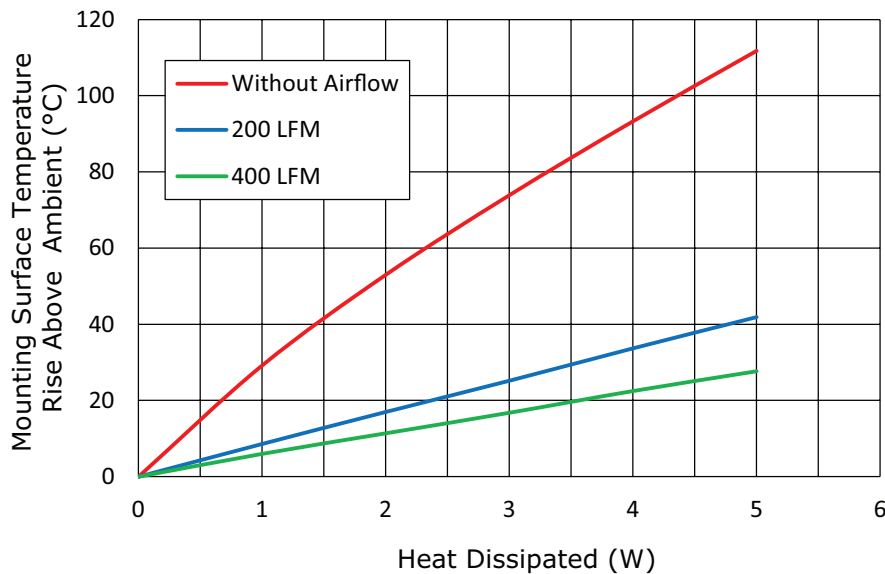

Note: 1. See performance curves for full thermal resistance details.

**PERFORMANCE CURVES**

Power (W)	Heatsink Temperature Rise Above Ambient (ΔT = T <sub>hs</sub> - T <sub>a</sub> ) [°C]		
	Natural Conv.	200 LFM	400 LFM
0	0	0	0
1	29.2	8.6	6.0
2	53.0	17.0	11.4
3	73.9	25.2	16.8
4	93.3	33.7	22.5
5	111.8	41.9	27.7

T<sub>hs</sub>: "hot spot" temperature measured on the heatsink  
T<sub>a</sub>: ambient temperature