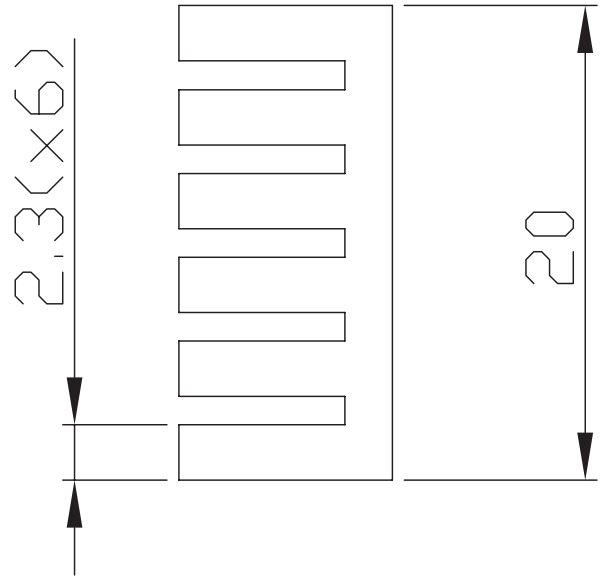

Note: 1. See performance curves for full thermal resistance details.

**PERFORMANCE CURVES**

Power (W)	Heatsink Temperature Rise Above Ambient (ΔT = T <sub>hs</sub> - T <sub>a</sub> ) [°C]		
	Natural Conv.	200 LFM	400 LFM
0	0	0	0
1	29.2	8.6	6.0
2	53.0	17.0	11.4
3	73.9	25.2	16.8
4	93.3	33.7	22.5
5	111.8	41.9	27.7

## MECHANICAL DRAWING

units: mm  
tolerance:  $\pm 0.38$  mm

MATERIAL	AL 6063-T5
FINISH	black anodized
WEIGHT	3.7 g