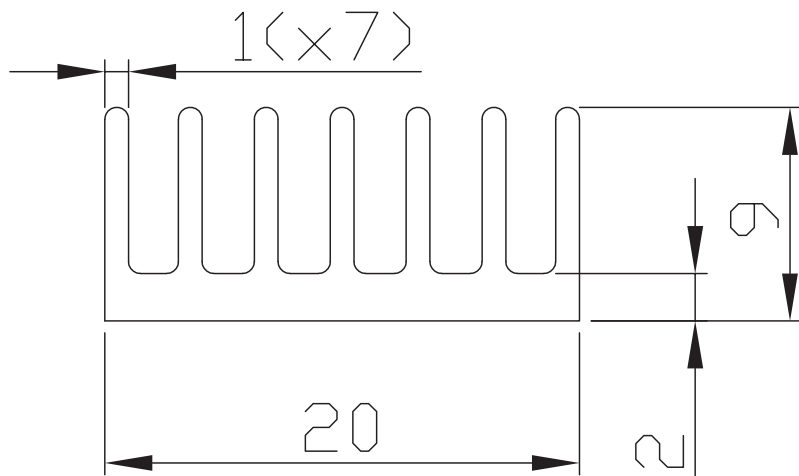

MECHANICAL DRAWING

units: mm
tolerance: ± 0.38 mm

MATERIAL	AL 6063-T5
FINISH	black anodized
WEIGHT	3.7 g