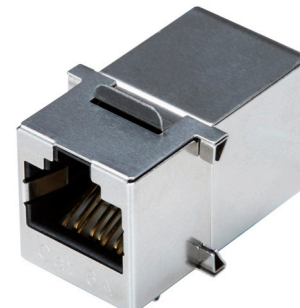

**MODEL:** CRJ016-1-TH | **DESCRIPTION:** MODULAR JACK**FEATURES**

- 6P4C (RJ13)
- mounting latch
- coupler

**SPECIFICATIONS**

parameter	conditions/description	min	typ	max	units
rated voltage				150	Vac
rated current				1.5	A
withstanding voltage	for 1 minute		1,500		Vac
contact resistance				40	mΩ
insulation resistance		500			MΩ
insertion/withdrawal force				6.12	kgf
operating temperature		0		70	°C
storage temperature		-40		80	°C
life			1,000		cycles
flammability rating	UL94V-0				
RoHS	yes				
packaging	carton size: 355 x 255 x 250 mm tray QTY: 100 pcs per tray carton QTY: 1,000 pcs per carton				

## MECHANICAL DRAWING

units: mm  
 tolerance:  
 X ±0.5 mm  
 X.X ±0.38 mm  
 X.XX ±0.25 mm  
 X.XXX ±0.10 mm  
 unless otherwise noted

ITEM	DESCRIPTION	MATERIAL	PLATING/COLOR
1	insulator	PBT (UL94V-0)	black
2	contact terminals	phosphor bronze	contact area: 6 μ" gold over nickel
3	shield	stainless steel	