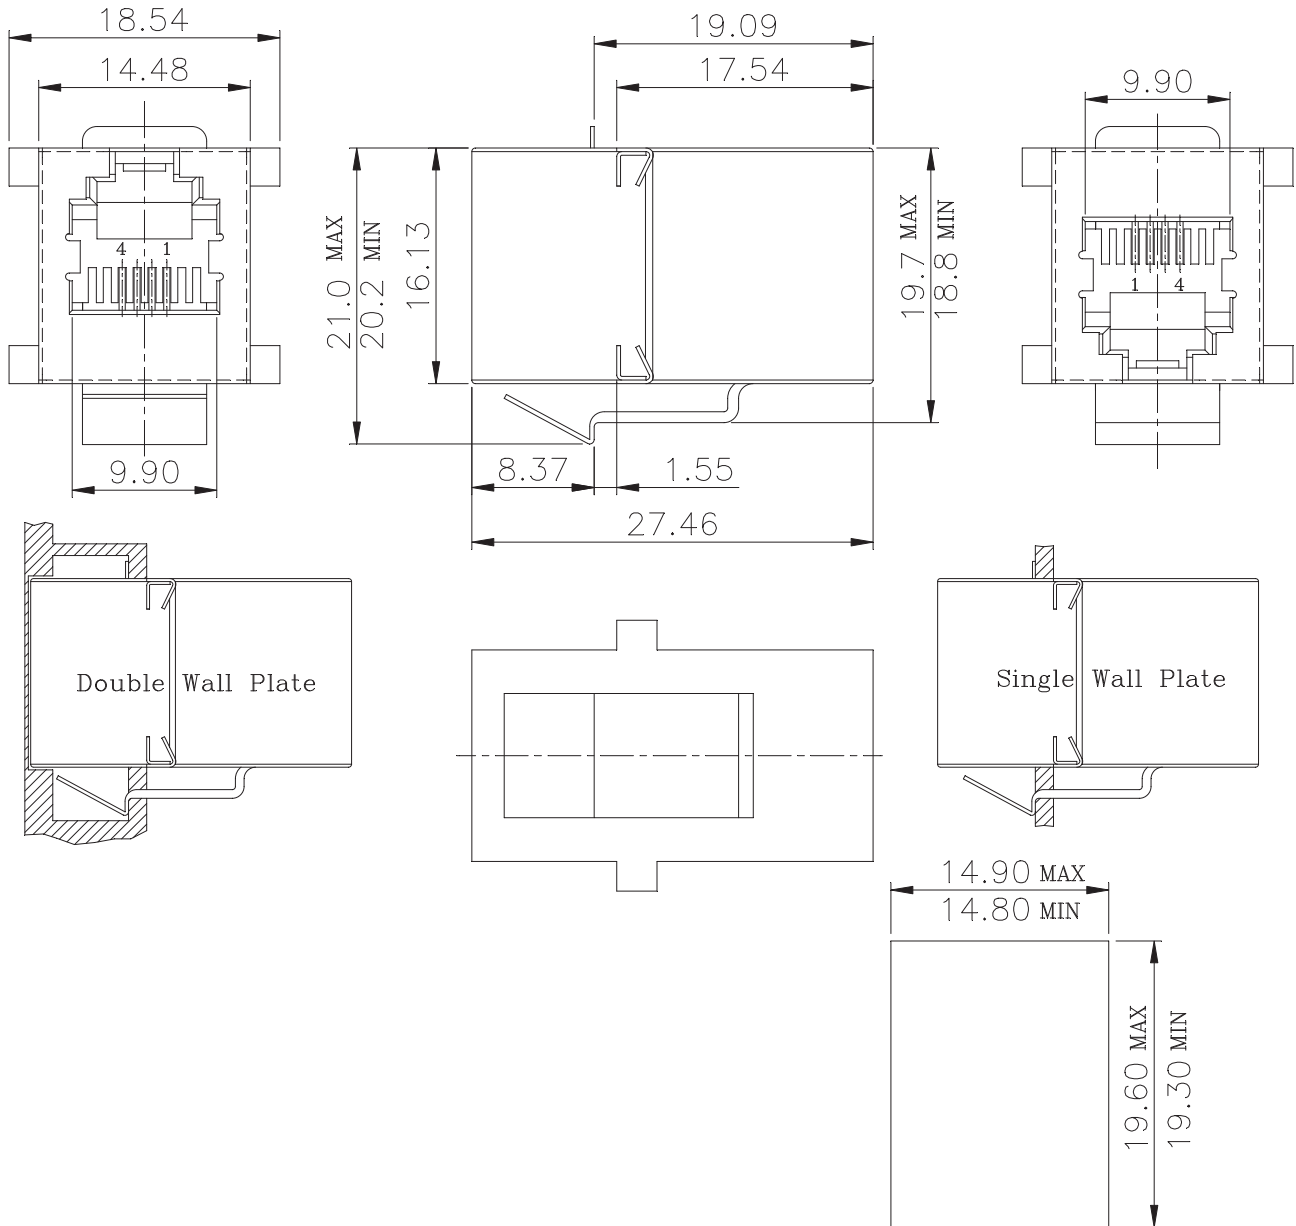

**MODEL:** CRJ016-1-TH | **DESCRIPTION:** MODULAR JACK**FEATURES**

- 6P4C (RJ13)
- mounting latch
- coupler

**SPECIFICATIONS**

parameter	conditions/description	min	typ	max	units
rated voltage				150	Vac
rated current				1.5	A
withstanding voltage	for 1 minute		1,500		Vac
contact resistance				40	mΩ
insulation resistance		500			MΩ
insertion/withdrawal force				6.12	kgf
operating temperature		0		70	°C
storage temperature		-40		80	°C
life			1,000		cycles
flammability rating	UL94V-0				
RoHS	yes				
packaging	carton size: 355 x 255 x 250 mm tray QTY: 100 pcs per tray carton QTY: 1,000 pcs per carton				

## MECHANICAL DRAWING

units: mm  
 tolerance:  
 X ±0.5 mm  
 X.X ±0.38 mm  
 X.XX ±0.25 mm  
 X.XXX ±0.10 mm  
 unless otherwise noted

ITEM	DESCRIPTION	MATERIAL	PLATING/COLOR
1	insulator	PBT (UL94V-0)	black
2	contact terminals	phosphor bronze	contact area: 6 μ" gold over nickel
3	shield	stainless steel	

Recommended Panel Cutout, panel thickness 0.062 inch