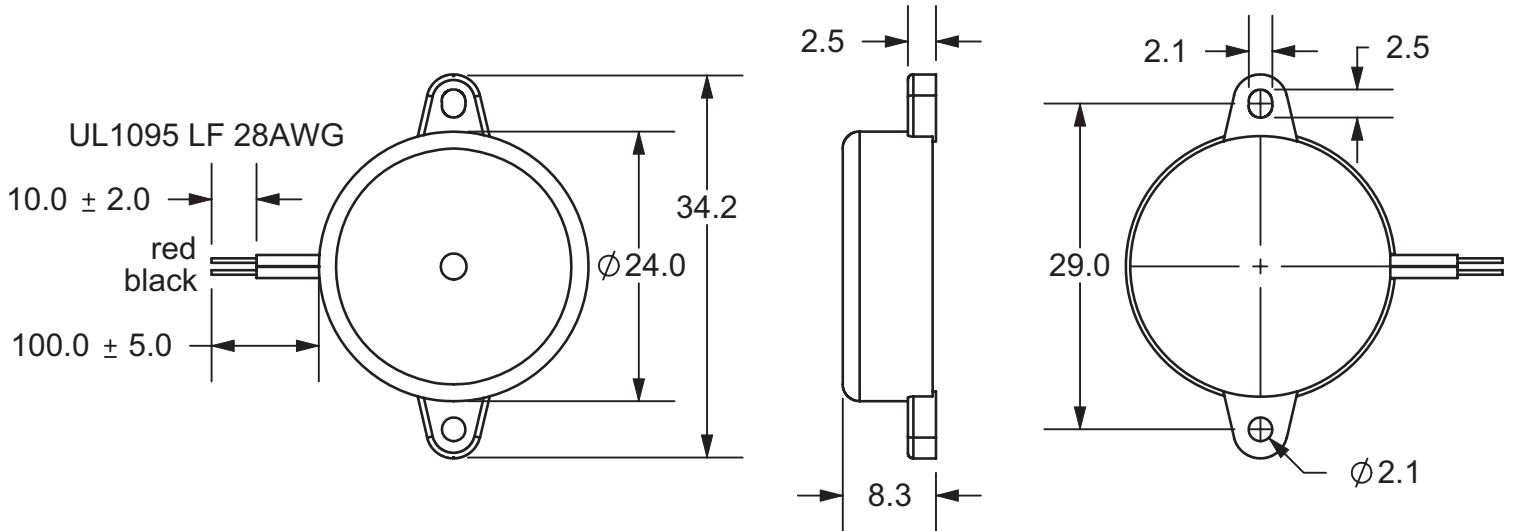

MECHANICAL DRAWING

units: mm
tolerance: ±0.5 mm