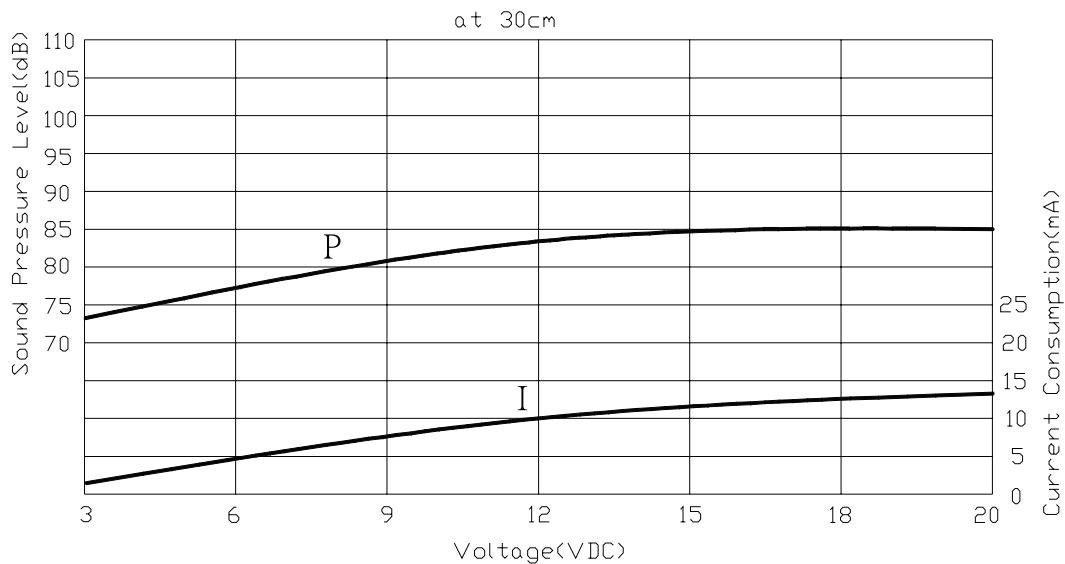

**MODEL:** CPE-220 | **DESCRIPTION:** PIEZO BUZZER INDICATOR

**FEATURES**

- wire leads with panel-mount tabs
- 12 Vdc rating
- 2.7 kHz rated frequency
- low-profile

**SPECIFICATIONS**

parameter	conditions/description	min	typ	max	units
rated voltage			12		Vdc
operating voltage		3		20	Vdc
current consumption	at rated voltage			10	mA
rated frequency		2,200	2,700	3,200	Hz
sound pressure level	at 30 cm, rated voltage	76			dB
dimensions	Ø24.0 x 8.3				mm
weight				5.0	g
material	ABS UL94 1/16" HB High Heat (black)				
terminal	wire leads				
operating temperature		-30		85	°C
storage temperature		-40		95	°C
RoHS	yes				

Notes: 1. All specifications measured at 5-35°C, humidity at 45-85%, under 86-106kPa pressure, unless otherwise noted.

## PERFORMANCE CURVES

P: Voltage vs. Sound Pressure Level  
I: Voltage vs. Current Consumption